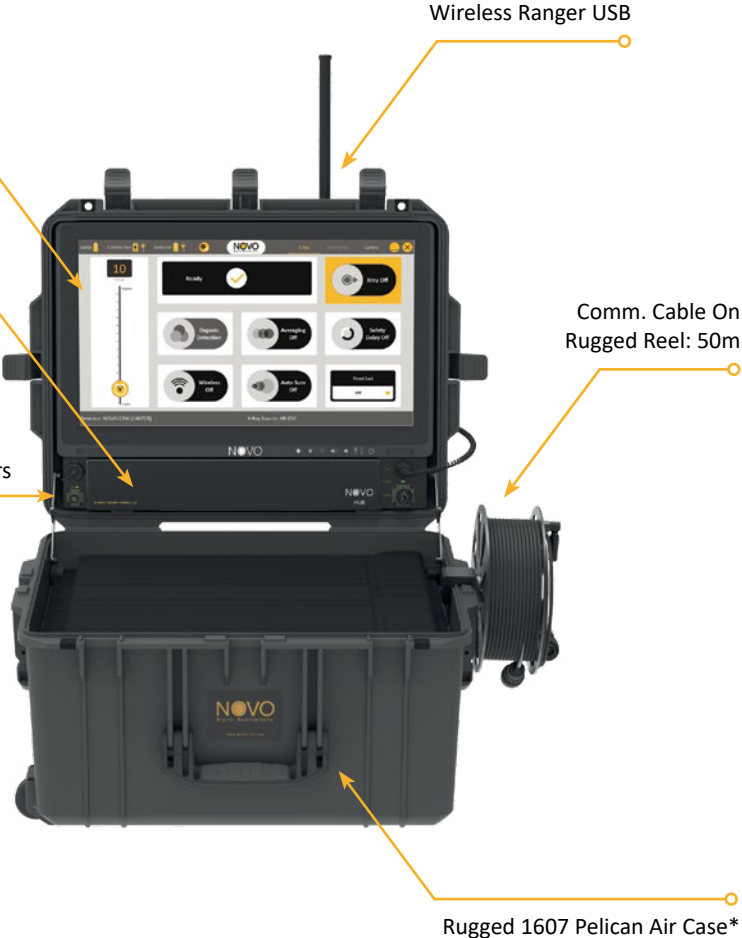

# NOVO Discovery System Bright XL

Available with 12HRN/15WN/22WN Detectors

NOVO Bright Tablet & NOVO Touch Software

Power & Communication Hub II

MIL DTL 38999 connectors

\*Fits the Golden XR150, XR200 & XRS-3 X-Ray Sources