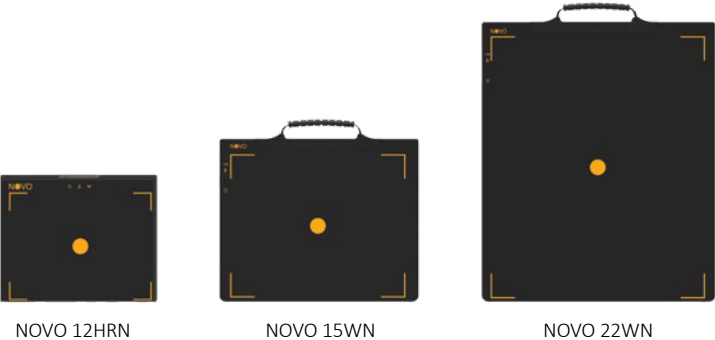

# NOVO Discovery System Bright XL

Available with 12HRN/15WN/22WN Detectors

NOVO Bright Tablet & NOVO Touch Software

Power & Communication Hub II

MIL DTL 38999 connectors

\*Fits the Golden XR150, XR200 & XRS-3 X-Ray Sources